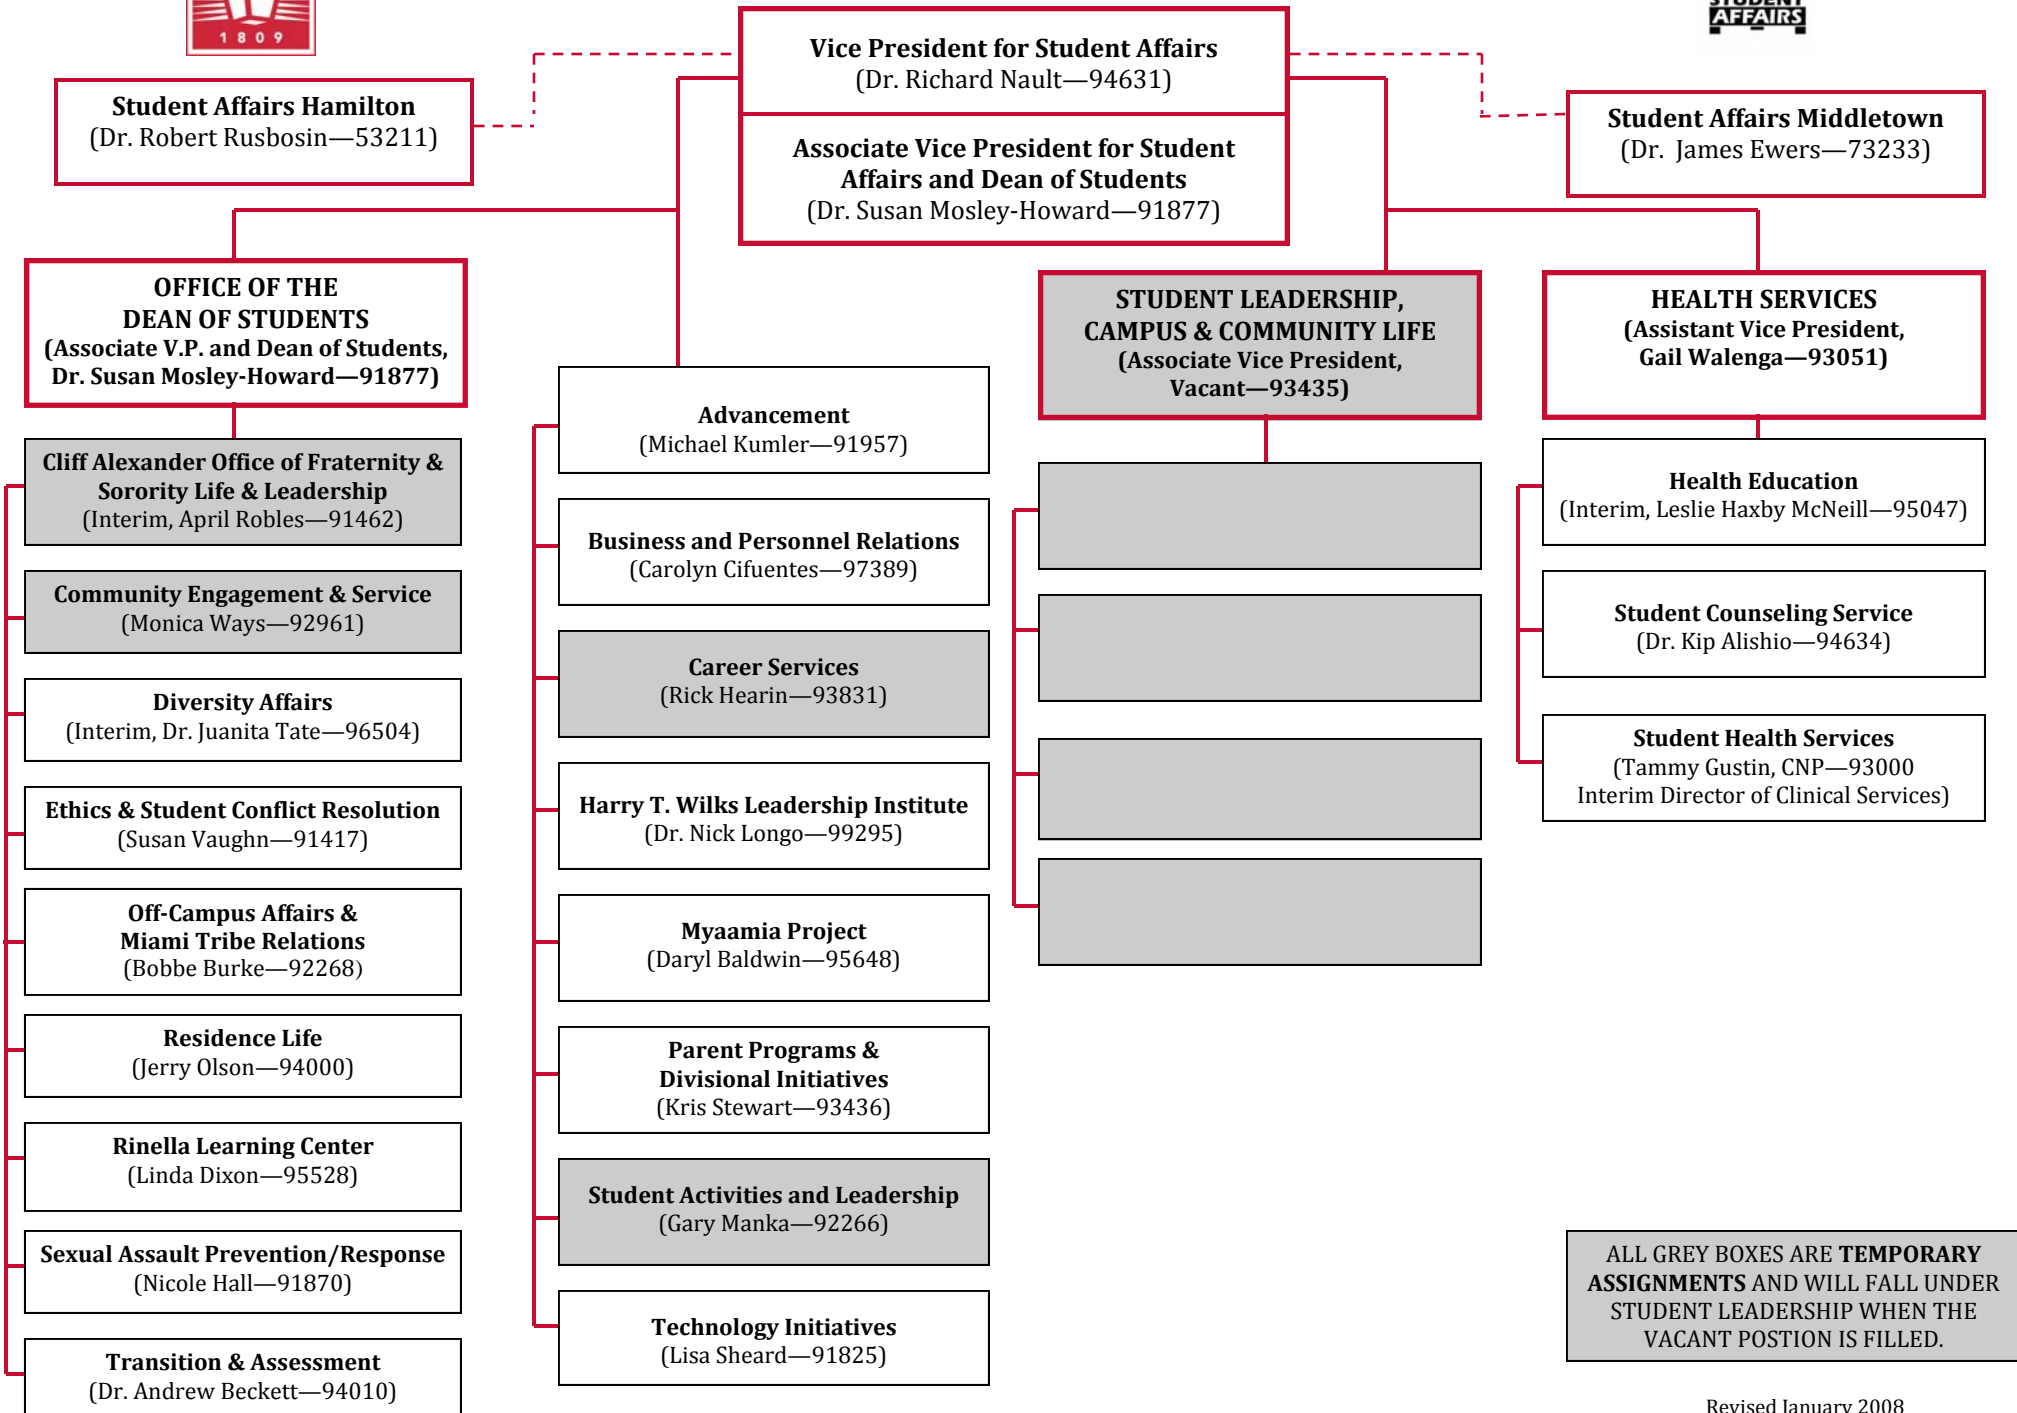

MIAMI UNIVERSITY DIVISION OF STUDENT AFFAIRS ORGANIZATIONAL STRUCTURE 2007-2008

ALL GREY BOXES ARE **TEMPORARY ASSIGNMENTS** AND WILL FALL UNDER STUDENT LEADERSHIP WHEN THE VACANT POSITION IS FILLED.