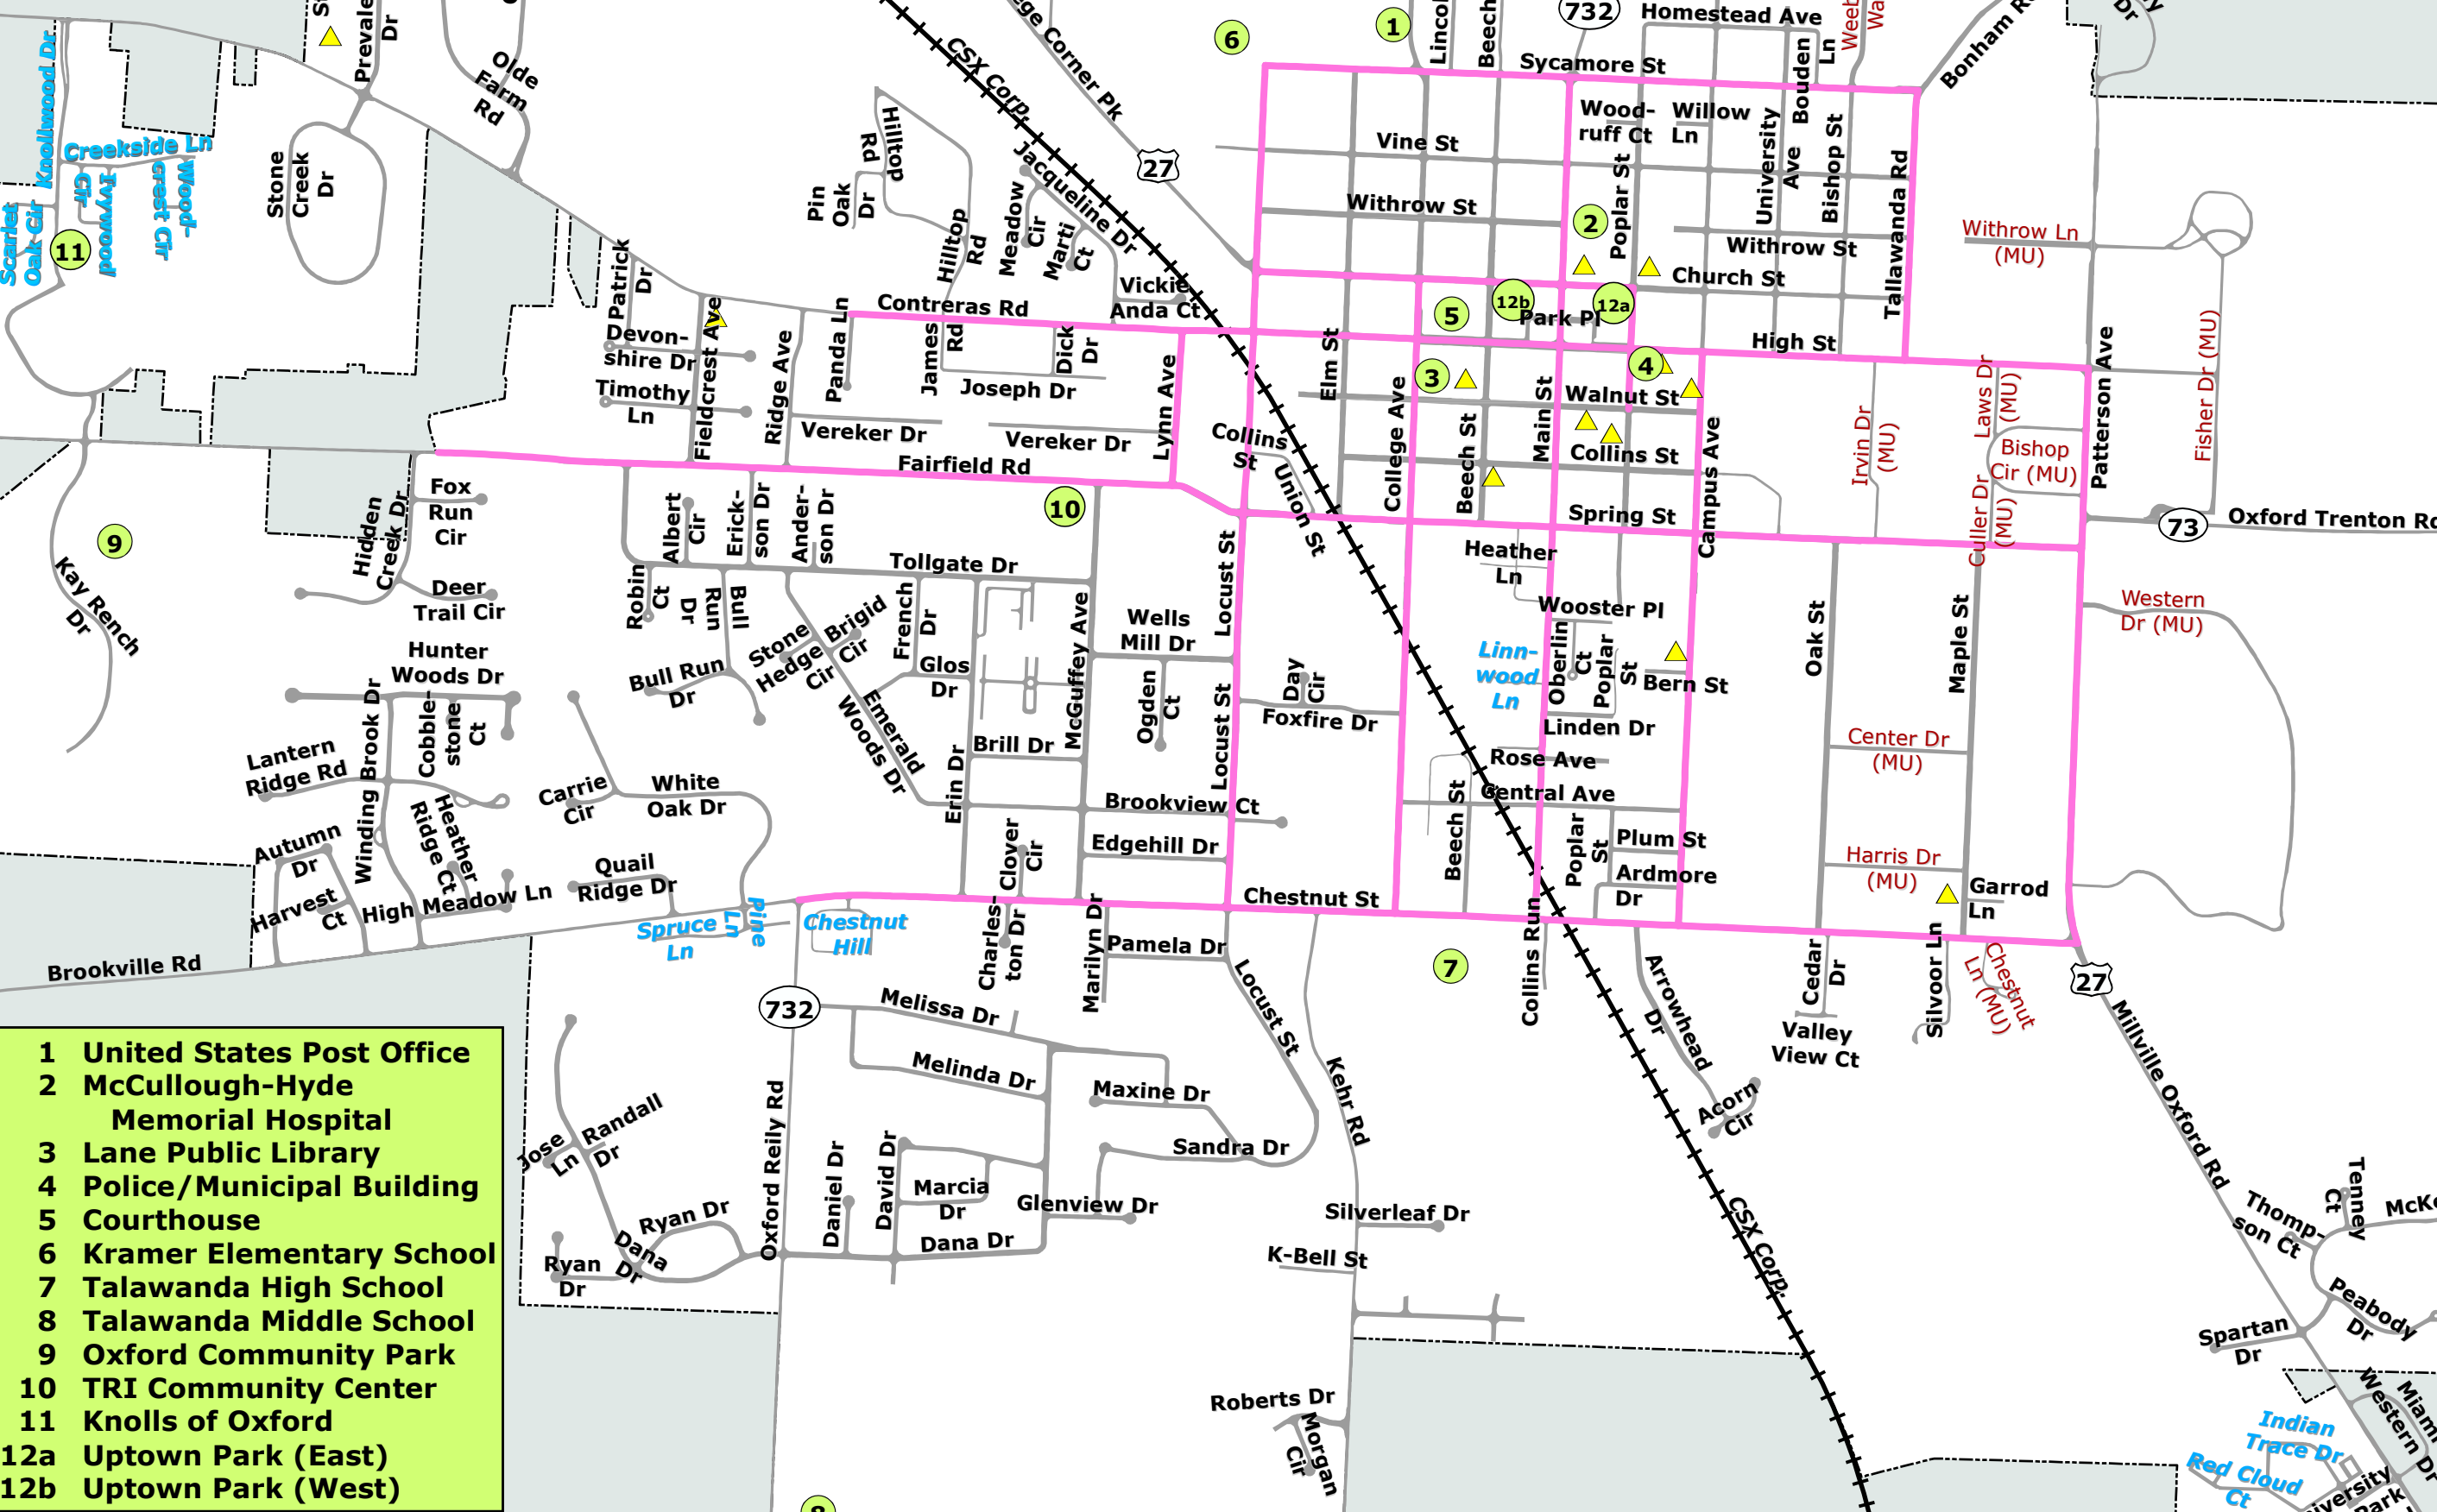

Oxford Streets

Legend

- ▲ Religious Organizations
- Snow Routes
- ⊞ Corp. Line
- Public St.**
- Miami Univ. St.**
- Private St.**

0 0.125 0.25 0.5 Miles

- 1 United States Post Office
- 2 McCullough-Hyde Memorial Hospital
- 3 Lane Public Library
- 4 Police/Municipal Building
- 5 Courthouse
- 6 Kramer Elementary School
- 7 Talawanda High School
- 8 Talawanda Middle School
- 9 Oxford Community Park
- 10 TRI Community Center
- 11 Knolls of Oxford
- 12a Uptown Park (East)
- 12b Uptown Park (West)