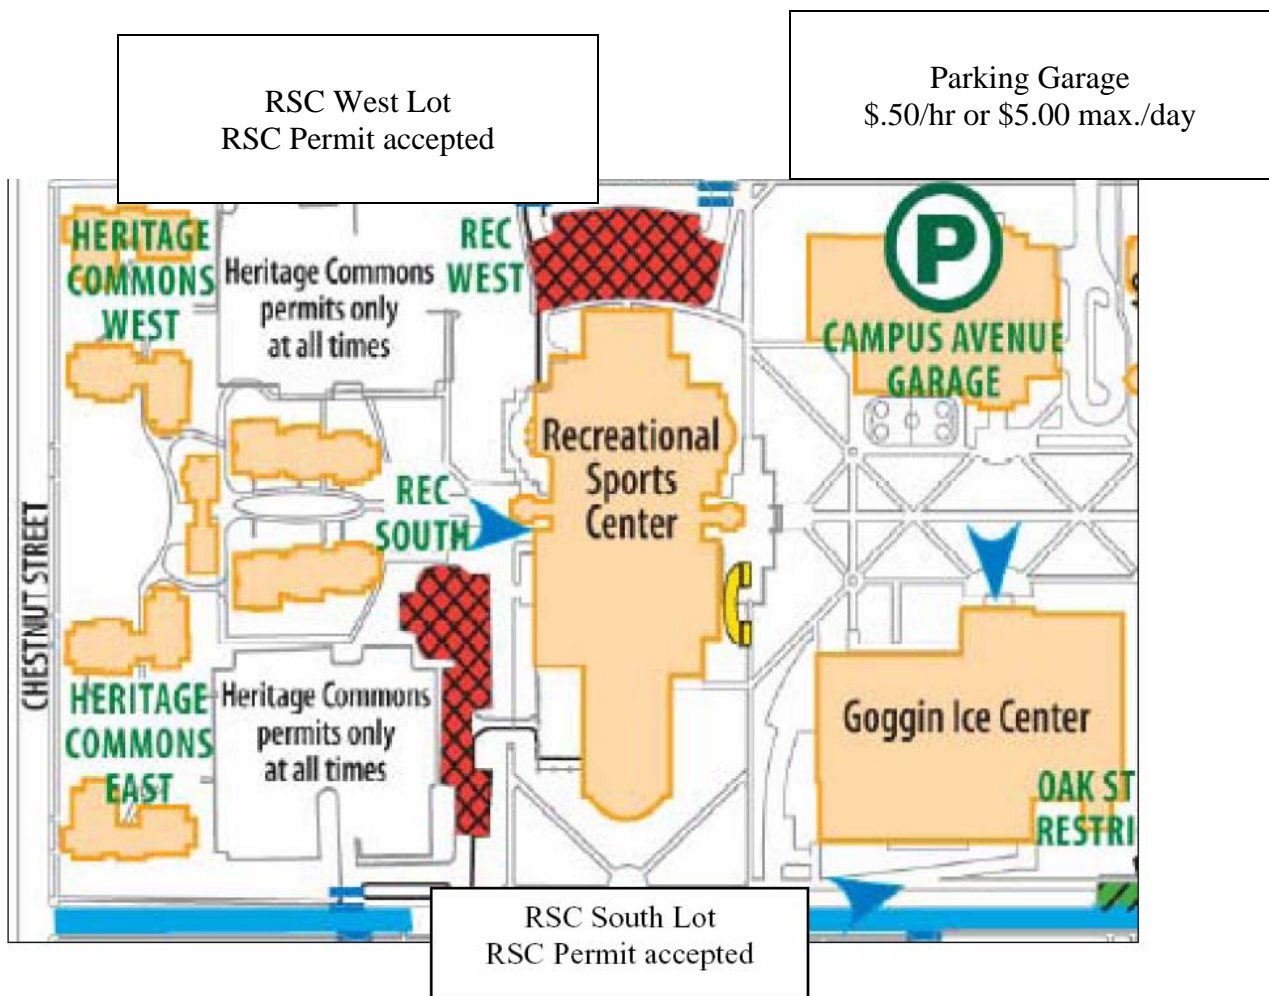

Miami University
Recreational Sports Center
RSC PARKING OPTIONS
2006-2007

Patrons with valid RSC passes or designated Miami passes can park in the RSC West lot along Campus Avenue or in the RSC South lot with spaces including the new spaces along the south entry drive. RSC patrons are **not permitted** to park in the apartment housing lots.

****Patrons can utilize the Campus Avenue parking garage for a \$.50/hour fee****

****RSC Members must have a valid RSC parking permit displayed in their vehicle****

Patrons parking on Campus Avenue are still required to pay the City of Oxford meter costs.